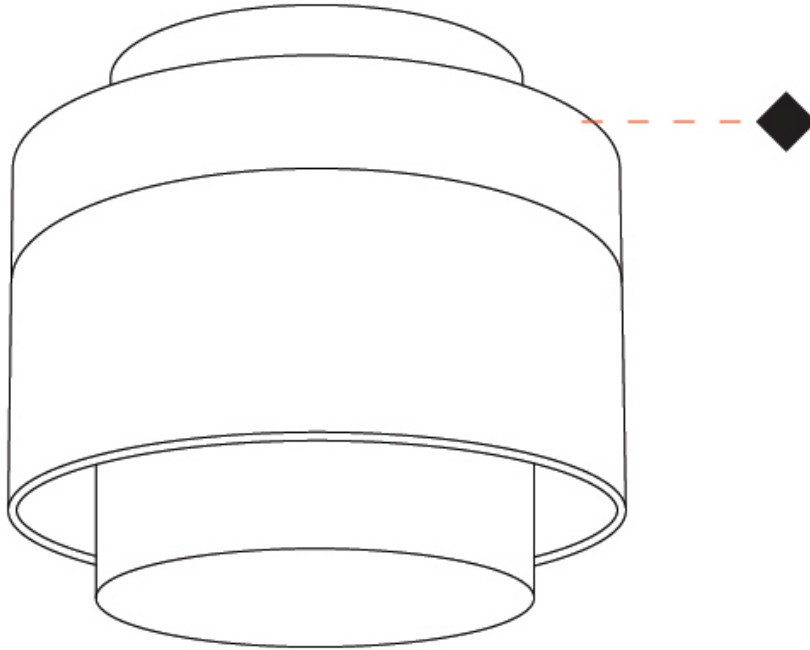

ZOOM SURFACE

A7200016-

PROJECT	_____
TYPE	_____
SPECIFIER	_____
QUANTITY	_____
DATE	_____