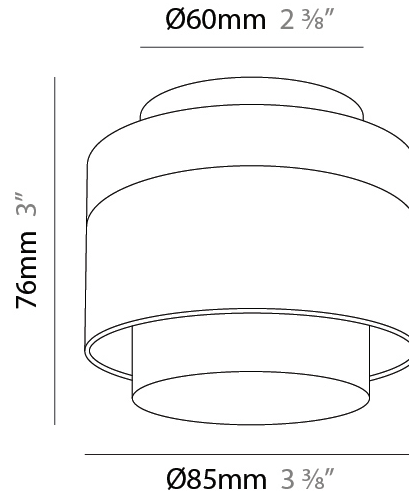

ZOOM SURFACE

A7200016- -

base number   Color   Finish
Temperature   Options

1. To build a product code in our configurator select the specify button on the base model # product page
2. To build a manual product code on this datasheet choose from the options listed below in blue font and add the suffix to the base model #

GENERAL

Series: Zoom
Brand: Letroh
Division: Architectural
Mounting Type: Surface
Mounting Location: Ceiling
Subcategory: Downlight

PHYSICAL

Shape: Rectangle
Diameter (mm): 85
Diameter (in): 3 3/8
Height (mm): 76
Height (in): 3
Light Distribution: Adjustable / Downlight
Weight (kg): 0.38
Weight (lbs): 0.73
[Fixture Finish: WHI / BLK](#)
Fixture Material: Aluminum

ELECTRICAL

Lamp Type: LED (Zhaga Standard)
Input Wattage (W): 14.7
Total Output Wattage (W): 12.7
Dimming: Tri-Mode (Non-Dimming and Phase Dimming (120Vac only) and 0-10V Dimming)
Driver Included: No
Driver Location: Remote
Driver Type: Constant Current - Universal
Driver Class: Class 2
Housing: ENCP3
Input Voltage (V): 120 - 277
Constant Current (MA): 350

LED

[Color Temperature (°K): 2700 / 3000](#)
Max. Delivered Lumen (lm): 831 / 878
Nominal Lumen (lm): 1010 / 1068
CRI: >97 CRI
Lamp Life (hrs): 50000

OPTICAL

Optic°: 12 - 46
Adjustability: Tilting and rotating

RATINGS AND CERTIFICATIONS

Certified By: Certified for North American Standards
IP rating: IP20

PROJECT
TYPE
SPECIFIER
QUANTITY
DATE