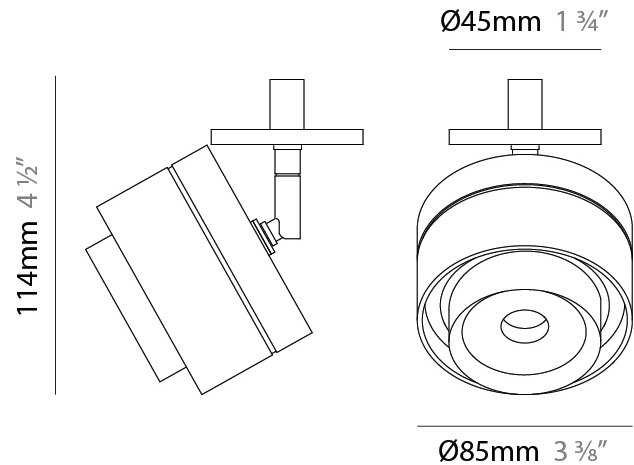

PROJECT	_____
TYPE	_____
SPECIFIER	_____
QUANTITY	_____
DATE	_____

ZOOM SURFACE

A7200014- -

base number   Color   Finish
Temperature   Options

1. To build a product code in our configurator select the specify button on the base model # product page
2. To build a manual product code on this datasheet choose from the options listed below in blue font and add the suffix to the base model #

GENERAL

Series: Zoom
Brand: Letroh
Division: Architectural
Mounting Type: Surface
Mounting Location: Ceiling
Subcategory: Spots

PHYSICAL

Shape: Rectangle
Diameter (mm): 85
Diameter (in): 3 3/8
Height (mm): 114
Height (in): 4 1/2
Light Distribution: Adjustable / Downlight
Weight (kg): 0.38
Weight (lbs): 0.73
Fixture Finish: WHI / BLK
Fixture Material: Aluminum

ELECTRICAL

Lamp Type: LED (Zhaga Standard)
Input Wattage (W): 14.7
Total Output Wattage (W): 12.7
Dimming: Tri-Mode (Non-Dimming and Phase Dimming (120Vac only) and 0-10V Dimming)
Driver Included: No
Driver Location: Remote
Driver Type: Constant Current - Universal
Driver Class: Class 2
Housing: ENCP3
Input Voltage (V): 120 - 277
Constant Current (MA): 350

LED

Color Temperature (°K): 2700 / 3000
Max. Delivered Lumen (lm): 831 / 878
Nominal Lumen (lm): 1010 / 1068
CRI: >97 CRI
Lamp Life (hrs): 50000

OPTICAL

Optic°: 12 - 46
Adjustability: Tilting and rotating

RATINGS AND CERTIFICATIONS

Certified By: Certified for North American Standards
IP rating: IP20